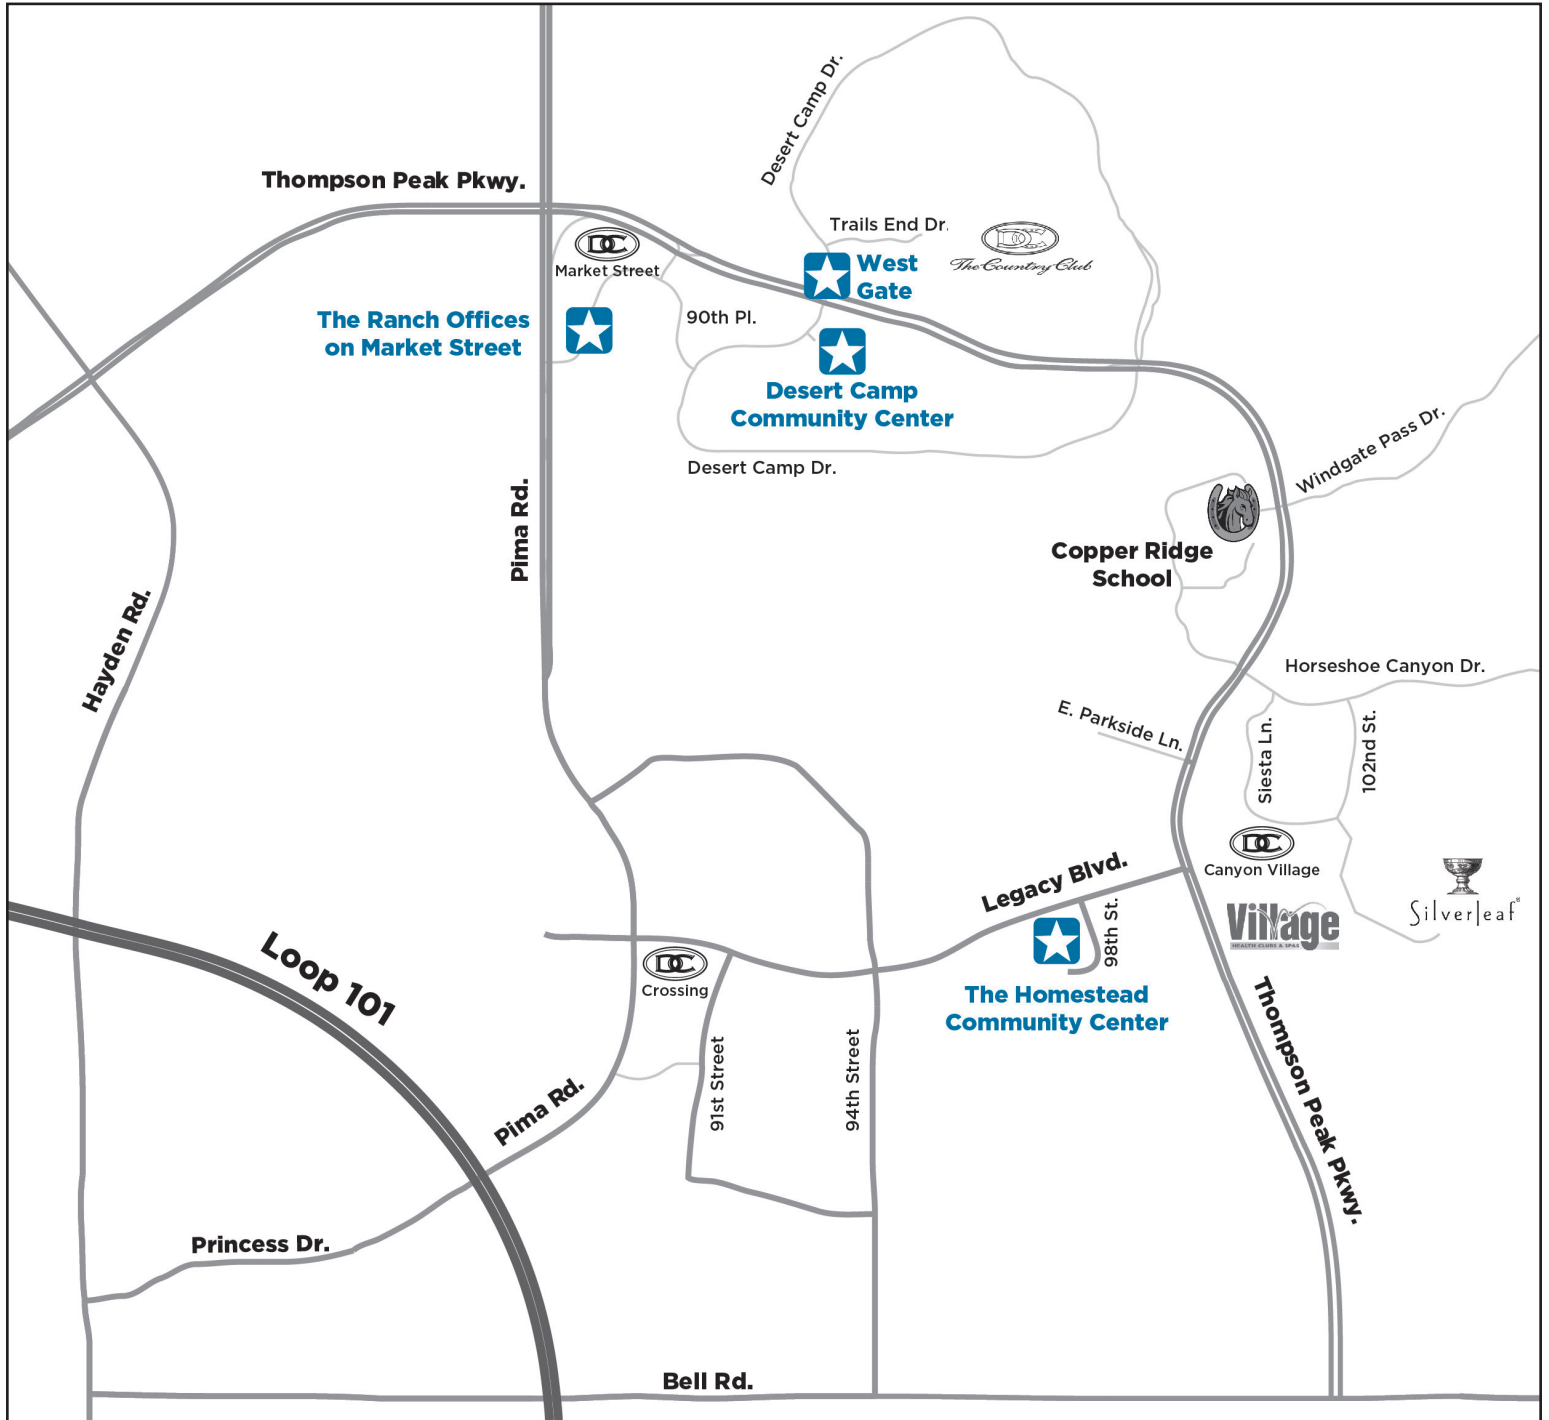

Overview Map

The Ranch Offices on Market Street
 20551 N. Pima Rd. Suite 180
 Scottsdale, AZ 85255
 480.513.1500

Desert Camp Community Center
 9260 E. Desert Camp Dr.
 Scottsdale, AZ 85255
 480.342.7178

The Homestead Community Center
 18600 N. 98th St.
 Scottsdale, AZ 85255
 480.585.1641

West Gate
 9290 E. Thompson Peak Pkwy.
 Scottsdale, AZ 85255
 480.473.7362

Copper Ridge School
 10101 E. Thompson Peak Pkwy.
 Scottsdale, AZ 85255

The Country Club at DC Ranch
 9290 E Thompson Peak Pkwy. #1
 Scottsdale, AZ 85255
 480.342.7200

Silverleaf Club
 18701 North Silverleaf Dr.
 Scottsdale, AZ 85255
 480.515.3200

The Village Health Club & Spa
 18501 N Thompson Peak Pkwy.
 Scottsdale, AZ 85255
 480.502.8844