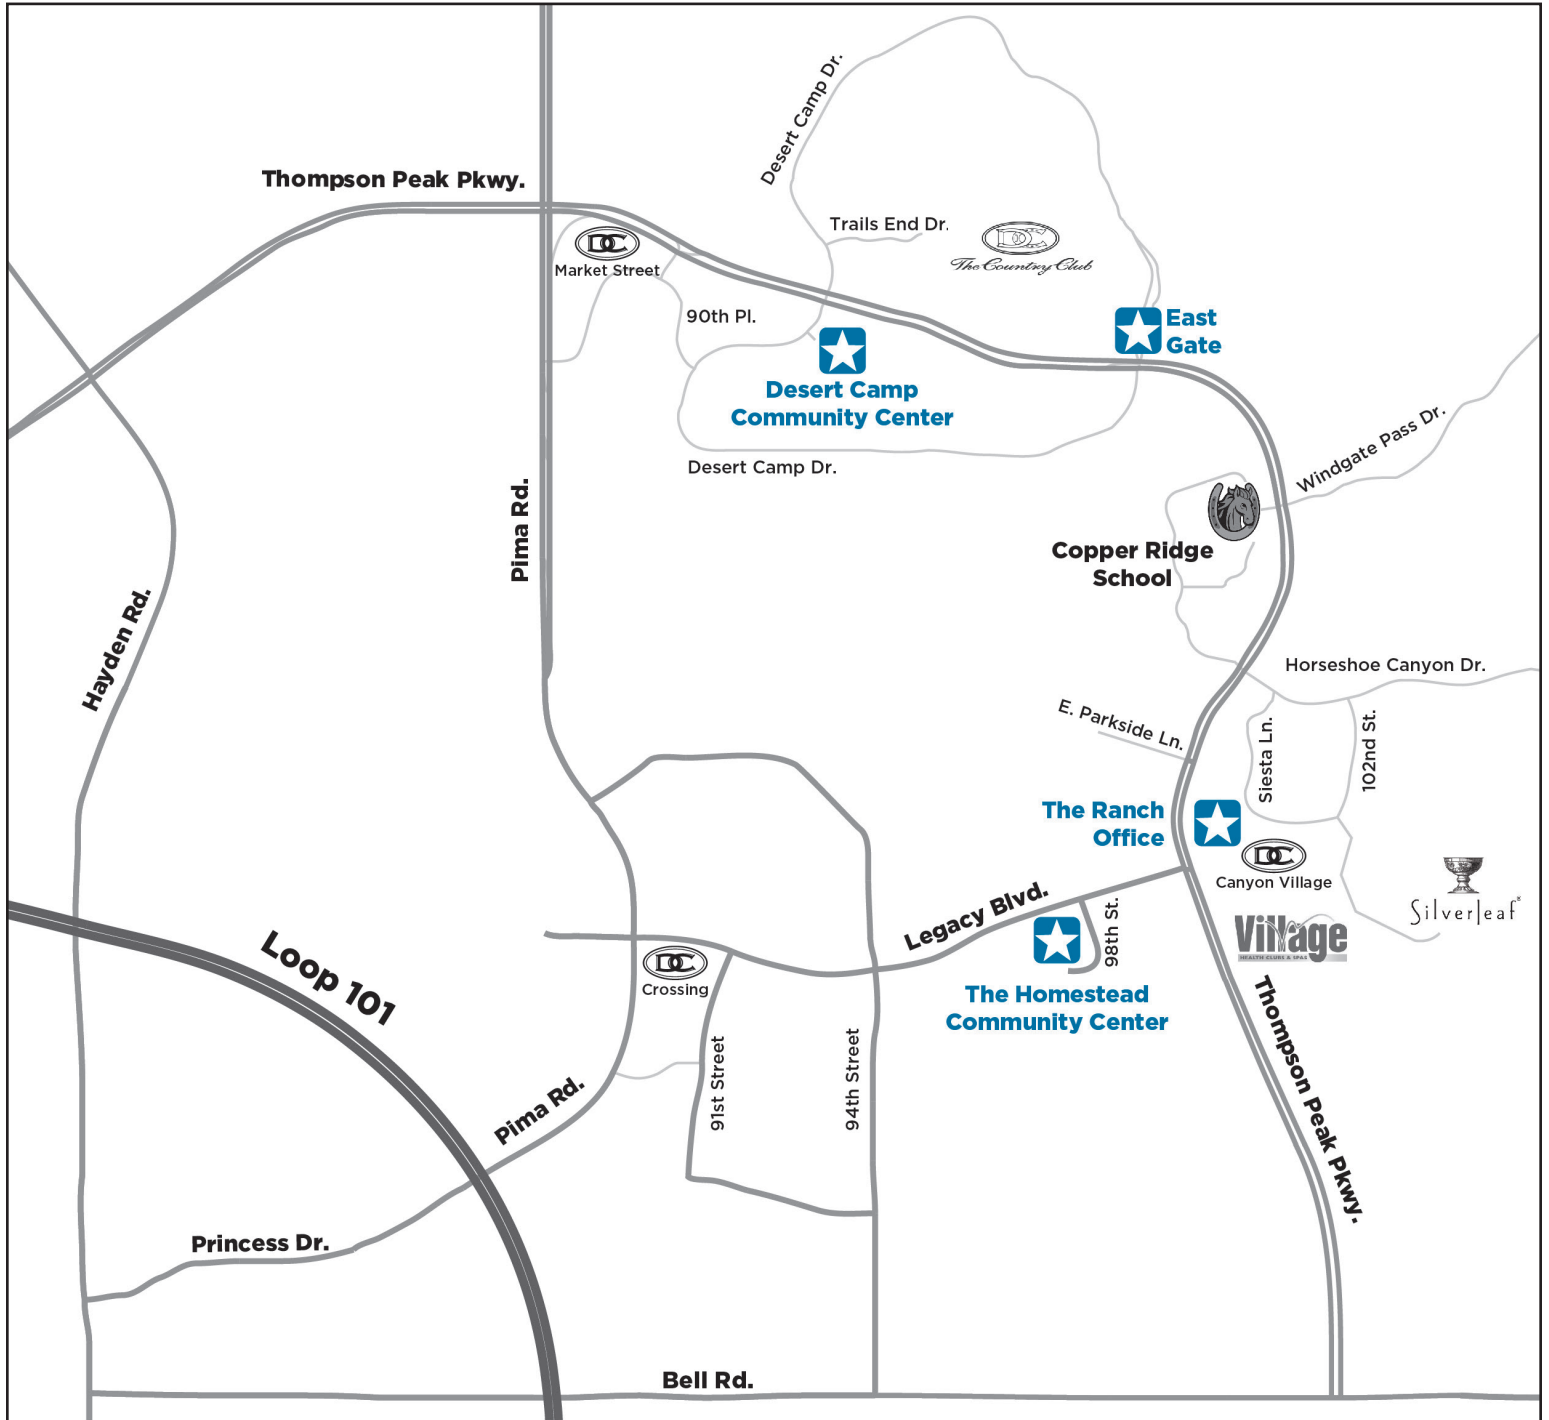

Overview Map

The Ranch Office
 18867 N. Thompson Peak Parkway, Suite 100
 Scottsdale, AZ 85255
 480.513.1500

Desert Camp Community Center
 9260 E. Desert Camp Dr.
 Scottsdale, AZ 85255
 480.342.7178

The Homestead Community Center
 18600 N. 98th St.
 Scottsdale, AZ 85255
 480.585.1641

East Gate
 9820 E. Thompson Peak Pkwy.
 Scottsdale, AZ 85255
 480.473.7506

Copper Ridge School
 10101 E. Thompson Peak Pkwy.
 Scottsdale, AZ 85255

The Country Club at DC Ranch
 9290 E Thompson Peak Pkwy. #1
 Scottsdale, AZ 85255
 480.342.7200

Silverleaf Club
 18701 North Silverleaf Dr.
 Scottsdale, AZ 85255
 480.515.3200

The Village Health Club & Spa
 18501 N Thompson Peak Pkwy.
 Scottsdale, AZ 85255
 480.502.8844